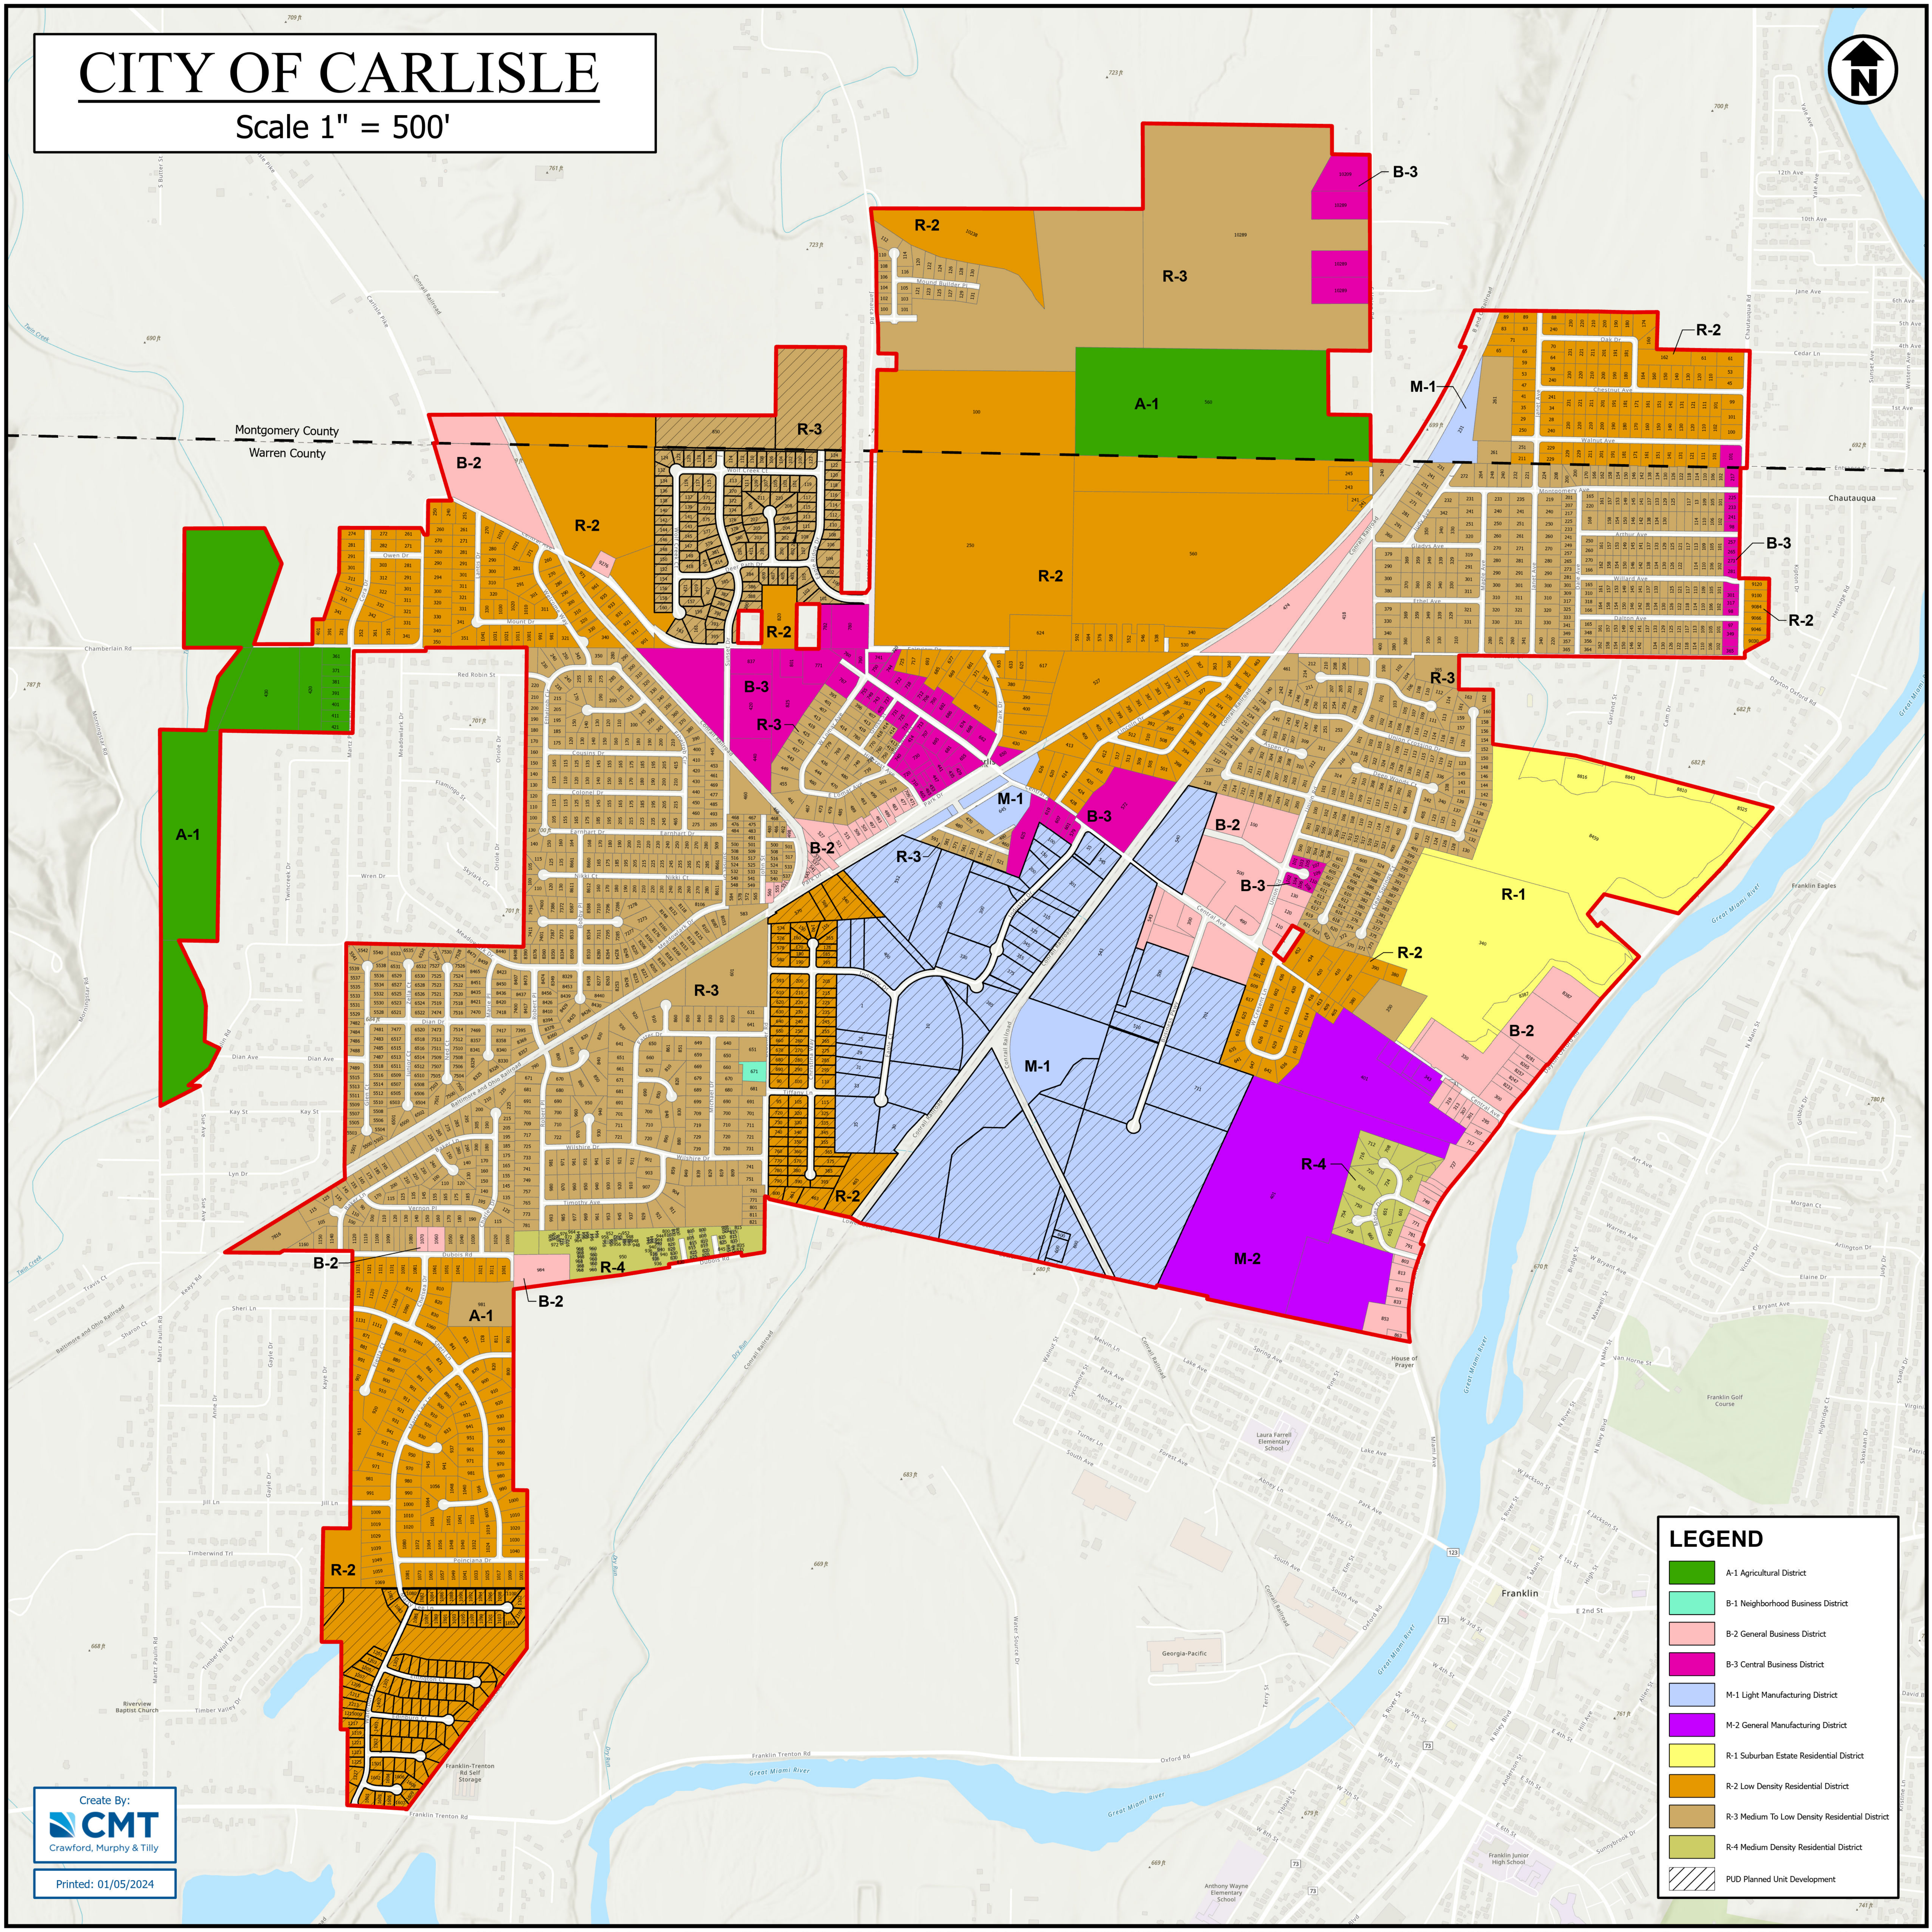

CITY OF CARLISLE

Scale 1" = 500'

LEGEND	
	A-1 Agricultural District
	B-1 Neighborhood Business District
	B-2 General Business District
	B-3 Central Business District
	M-1 Light Manufacturing District
	M-2 General Manufacturing District
	R-1 Suburban Estate Residential District
	R-2 Low Density Residential District
	R-3 Medium To Low Density Residential District
	R-4 Medium Density Residential District
	PUD Planned Unit Development